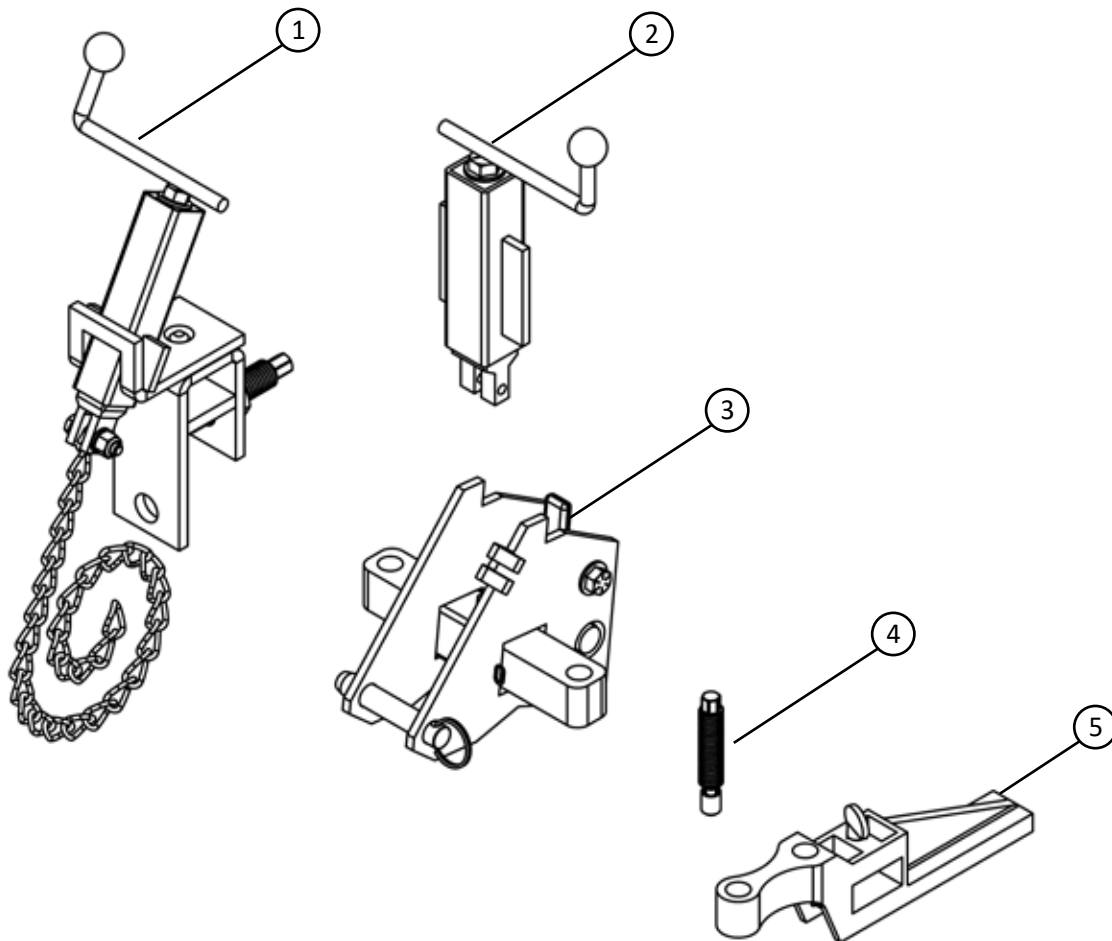

Chain Clamp Parts List

	Size 04-20 & Smaller		Size 10-36 & Larger	
	Carbon	Stainless	Carbon	Stainless
1. Level & Support Device	532-2Q	532-2Q-SS	532-3Q	532-3Q-SS
2. Fine Adjuster for Main Block	532-2J	532-2J	532-3J	532-3J
3. Main Block	532-2E	532-2E-SS	532-3E	532-3E-SS
4. Jack Screw	532-2D	532-2D	532-3D	532-3D
5. Jack Bar	532-2C	532-2C-SS	532-3C	532-3C-SS
6. Chain by the Foot (Not Shown)	532-2G	532-2G-SS	532-3G	532-3G-SS
7. Connecting / Master Link (Not Shown)	532-2H	532-2H-SS	532-3H	532-3H-SS