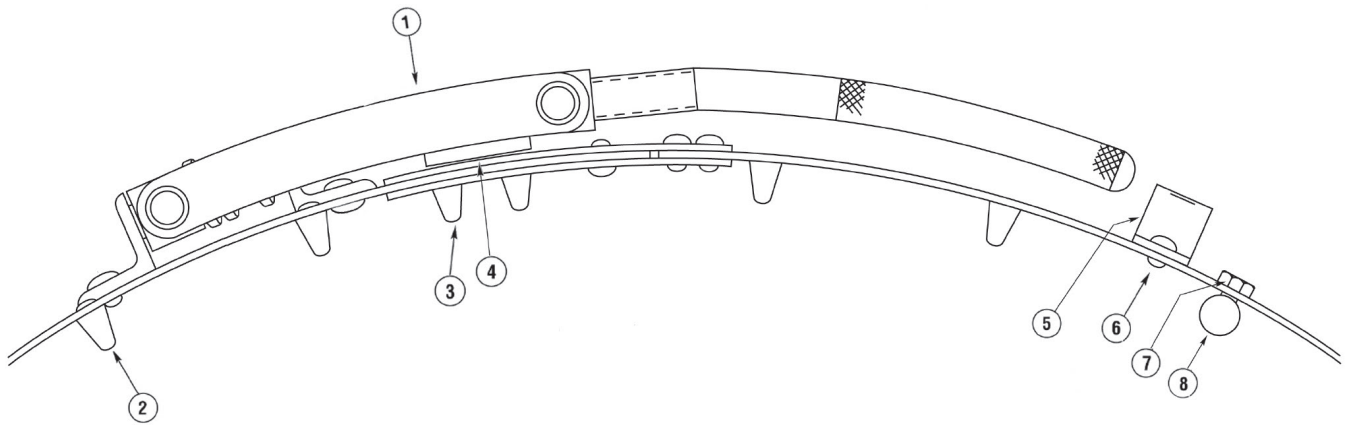

Parts List

12" and above

No.	Part Name	Part No.
1	Latch Assembly	2CP
2	Locating Pin	35AH-1
3	Anchor Mt. Locating Pin	35BN
4	Anchor	34G-1
5	Handle	33K-1
6	Band Handle Rivet	523-13
7	Bolt	519-1
8	Alignment Bar	97B-1