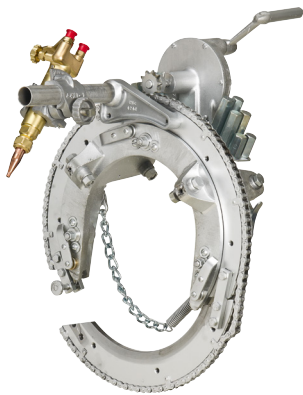

## The Sawyer Value

- High-quality technicians with experience in all aspects of maintenance and repair
- All brands and models of band-type beveling machines
- All Sawyer beveling machines: Bands, Compact, Quick Set
- Hydraulic Cylinders of all makes and sizes
- Timely execution of repairs