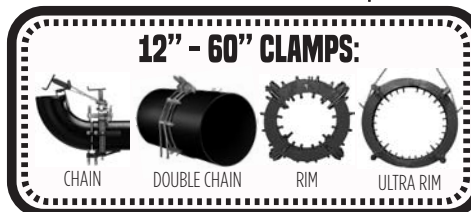

Yes

Yes

No

No

IS THE PIPE OVER 60"?

IS THE PIPE OVER 60"?

Yes

Yes

No

No

12" - 60" CLAMPS:

12" - 60" CLAMPS: