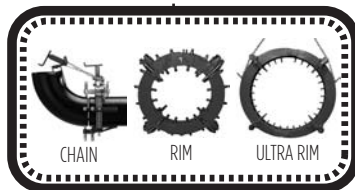

WHAT CLAMP DO I NEED?

Start here

DO YOU NEED TO REFORM?

All Reforming clamps can also be used for alignment only applications

Yes

No

IS THE PIPE UNDER 12"?

IS THE PIPE UNDER 12"?

Yes

Yes

No

No

IS THE PIPE OVER 60"?

IS THE PIPE OVER 60"?

Yes

Yes